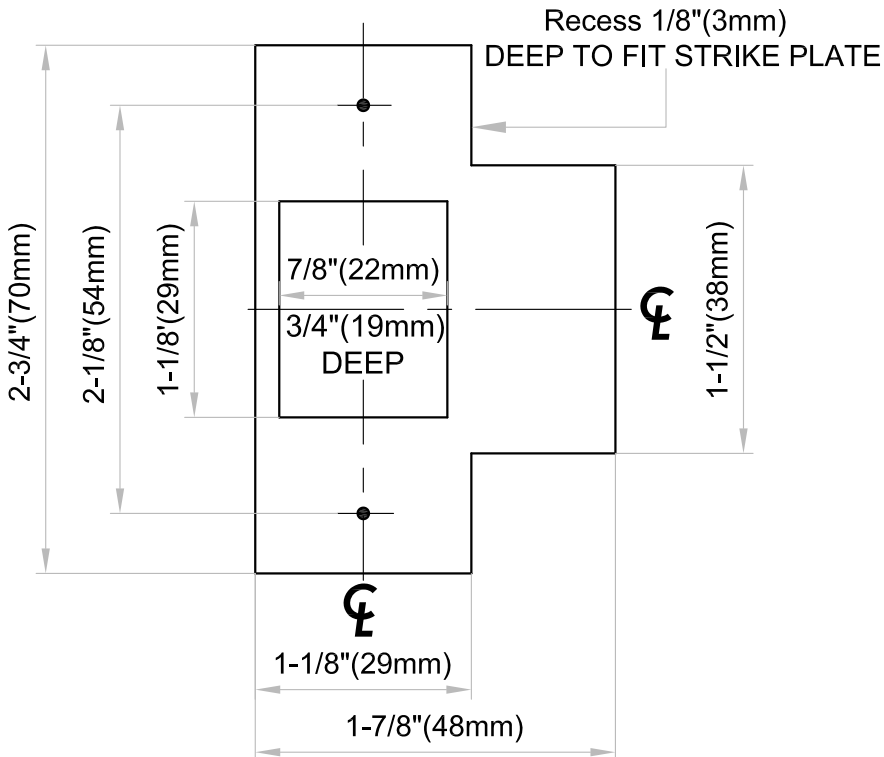

Tubular latch	Backset	Case Side
TL261/262	2-3/8" (60mm)	2-61/64" (75mm) x 1 1/16" (18mm) x 7/8" (22mm)
TL271/272	2-3/4" (70mm)	3-3/8" (85mm) x 1 1/16" (18mm) x 7/8" (22mm)

**T-Strike**

**Full Lip Strike**

Dimensions do not provide allowances for door silencers, weather stripping, sound proofing or other additions to door or door frames.