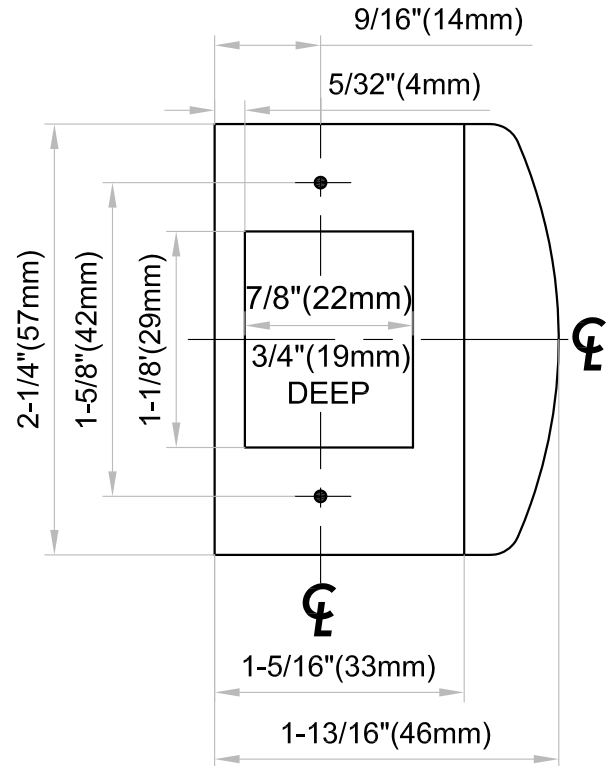

Tubular latch	Backset	Case Side
TL261/262	2-3/8" (60mm)	2-61/64" (75mm) x 1 1/16" (18mm) x 7/8" (22mm)
TL271/272	2-3/4" (70mm)	3-3/8" (85mm) x 1 1/16" (18mm) x 7/8" (22mm)

**T-Strike**

**Full Lip Strike**

Dimensions do not provide allowances for door silencers, weather stripping, sound proofing or other additions to door or door frames.